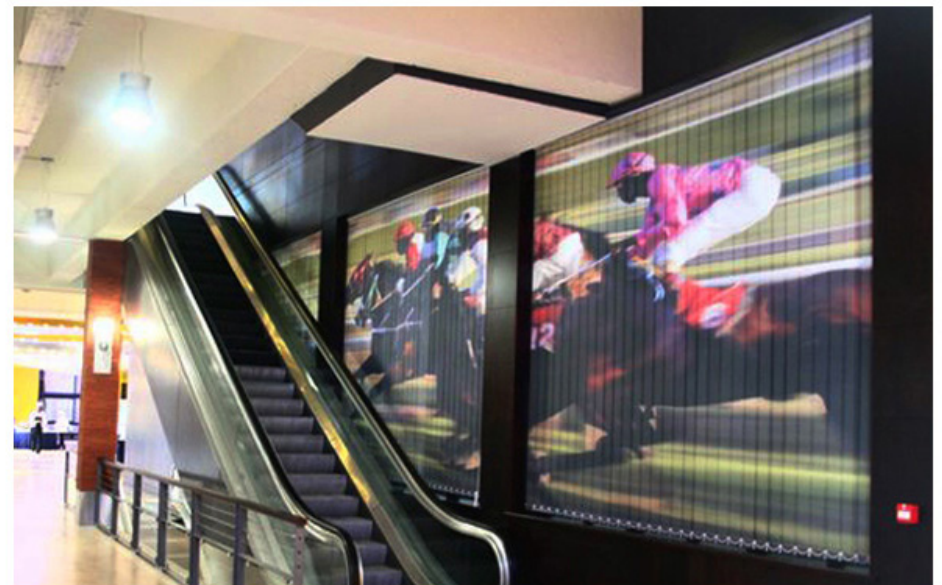

VERTICAL PRINTED BLINDS

Large Format

011 473 2011

info@blindvision.co.za